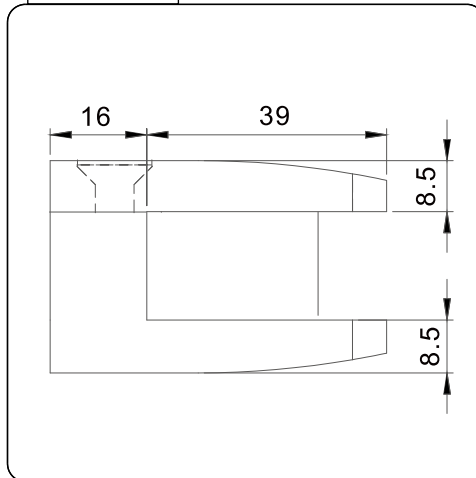

Drawing ID

C-SSX

**Product Info.**

Finish	Code
Polish	C-SSM
Satin	C-SSS
Texture Black	C-SSB
White	C-SSW
Brush Brass	C-SSBB

**Dimensions**

Removable Sitting Plate

**Dimensions**

**Hole Option**

**Top View**

**MATERIAL:**

Duplex 2250 Stainless Steel

**CATALOGUE AND DESCRIPTION:**

- > Glass Fixing System
- > Glass Clamp
- > Heavy Duty Friction Fit Square Flat Back Glass Clamp

**NOTES:**

This drawing and or specification is the property of Silver Stone Hardware Pty Ltd - and must be returned to them on request. Unauthorised use may result in Legal Action. Its contents must not be made public, nor copied, nor used directly or indirectly in any way.