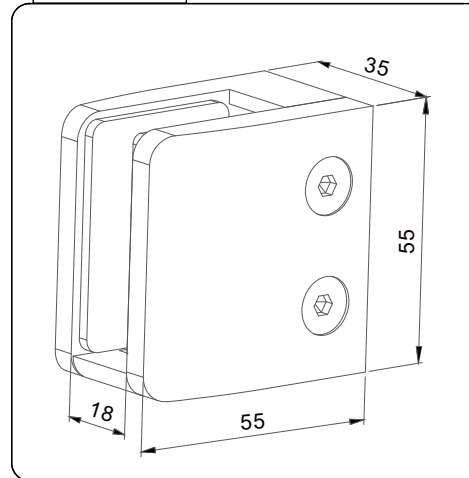

Drawing ID

C-SSX

**Product Info.**

Finish	Code
Polish	C-SSM
Satin	C-SSS
Texture Black	C-SSB
White	C-SSW
Brush Brass	C-SSBB

**Dimensions**

Removable Sitting Plate

**Dimensions**

**Hole Option**

**Top View**

**MATERIAL:**

Duplex 2250 Stainless Steel

**CATALOGUE AND DESCRIPTION:**

- > Glass Fixing System
- > Glass Clamp
- > Heavy Duty Friction Fit Square Flat Back Glass Clamp

**NOTES:**

This drawing and or specification is the property of Silver Stone Hardware Pty Ltd - and must be returned to them on request. Unauthorised use may result in Legal Action. Its contents must not be made public, nor copied, nor used directly or indirectly in any way.