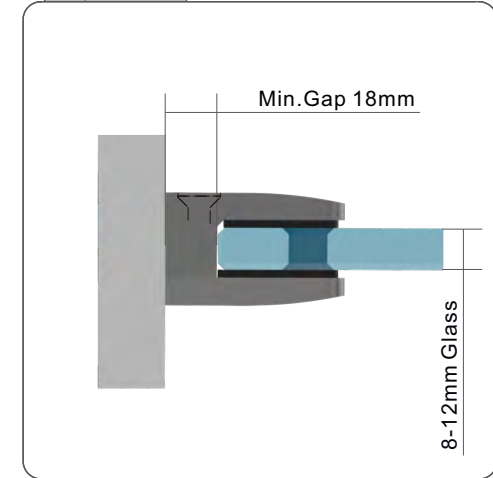

Drawing ID

C-SSX

**Product Info.**

Finish	Code
Polish	C-SSM
Satin	C-SSS
Texture Black	C-SSB
White	C-SSW
Brush Brass	C-SSBB

**Dimensions**

Removable Sitting Plate

**Dimensions**

**Hole Option**

**Top View**

**MATERIAL:**

Duplex 2250 Stainless Steel

**CATALOGUE AND DESCRIPTION:**

- > Glass Fixing System
- > Glass Clamp
- > Heavy Duty Friction Fit Square Flat Back Glass Clamp

**NOTES:**

This drawing and or specification is the property of Silver Stone Hardware Pty Ltd - and must be returned to them on request. Unauthorised use may result in Legal Action. Its contents must not be made public, nor copied, nor used directly or indirectly in any way.