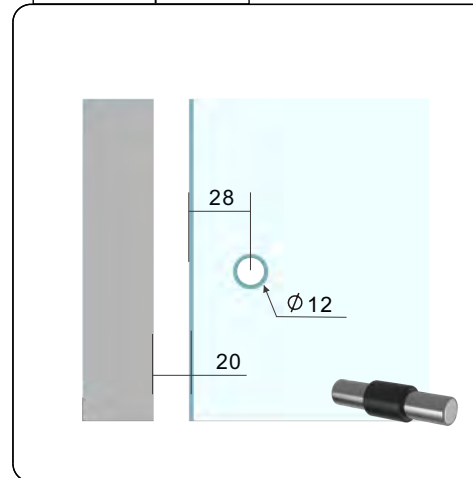

Drawing ID

C-SSX

**Product Info.**

Finish	Code
Polish	C-SSM
Satin	C-SSS
Texture Black	C-SSB
White	C-SSW
Brush Brass	C-SSBB

**Dimensions**

Removable Sitting Plate

**Dimensions**

**Hole Option**

**Top View**

**MATERIAL:**

Duplex 2250 Stainless Steel

**CATALOGUE AND DESCRIPTION:**

- > Glass Fixing System
- > Glass Clamp
- > Heavy Duty Friction Fit Square Flat Back Glass Clamp

**NOTES:**

This drawing and or specification is the property of Silver Stone Hardware Pty Ltd - and must be returned to them on request. Unauthorised use may result in Legal Action. Its contents must not be made public, nor copied, nor used directly or indirectly in any way.